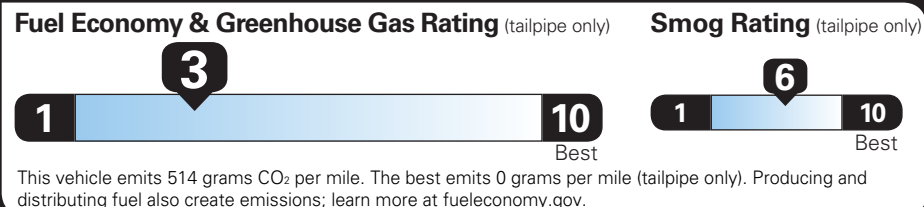

- 20" HIGH GLOSS BLACK PAINTED ALUMINUM WHEELS 1,100.00
- POWER SUNROOF 995.00
- FRONT BUCKET SEATS WITH CENTER CONSOLE 655.00
- MULTI-FLEX TAILGATE 445.00
- ALL-TERRAIN TIRES 400.00
- GVWR: 7,100 LBS. (3,221 KG) INC.
- REAR AXLE: 3.23 RATIO INC.
- CONVENIENCE PACKAGE INC.
- ALL STAR EDITION INC.

TOTAL OPTIONS	$11,985.00
TOTAL VEHICLE & OPTIONS	$66,685.00
DESTINATION CHARGE	2,795.00
TOTAL BEFORE SAVINGS	$69,480.00
RST ALL STAR PREMIUM AND Z71 OFF-ROAD & PROTECTION PACKAGE DISCOUNT	-1,250.00

TOTAL VEHICLE PRICE* $68,230.00

EPA DOT Fuel Economy and Environment

Gasoline Vehicle

SILVERADO 4WD

Fuel Economy

17 MPG
combined city/hwy

16 MPG
city

20 MPG
highway

5.9 gallons per 100 miles

Standard pickup trucks range from 12 to 87 MPG. The best vehicle rates 146 MPGe.

You spend $6,000 more in fuel costs over 5 years compared to the average new vehicle.

Annual fuel cost $2,900

Actual results will vary for many reasons, including driving conditions and how you drive and maintain your vehicle. The average new vehicle gets 29 MPG and costs $8,500 to fuel over 5 years. Cost estimates are based on 15,000 miles per year at $3.30 per gallon. MPGe is miles per gasoline gallon equivalent. Vehicle emissions are a significant cause of climate change and smog.

fuel economy.gov

Calculate personalized estimates and compare vehicles

GOVERNMENT 5-STAR SAFETY RATINGS

Overall Vehicle Score ★★★★★

Based on the combined ratings of frontal, side and rollover. Should ONLY be compared to other vehicles of similar size and weight.

Frontal Crash ★★★★★
Driver Passenger

Based on the risk of injury in a frontal impact. Should ONLY be compared to other vehicles of similar size and weight.

Side Crash ★★★★★
Front seat Rear seat

Based on the risk of injury in a side impact.

Rollover ★★★★★

Based on the risk of rollover in a single-vehicle crash.

Star ratings range from 1 to 5 stars (★★★★★) with 5 being the highest. Source: National Highway Traffic Safety Administration (NHTSA) www.safercar.gov or 1-888-327-4236

PARTS CONTENT INFORMATION

FOR VEHICLES IN THIS CARLINE:
U.S./CANADIAN PARTS CONTENT: 38%
MAJOR SOURCES OF FOREIGN PARTS CONTENT: MEXICO 36%

NOTE: PARTS CONTENT DOES NOT INCLUDE FINAL ASSEMBLY, DISTRIBUTION, OR OTHER NON-PARTS COSTS.

FOR THIS VEHICLE:
FINAL ASSEMBLY POINT:
OSHAWA, ON CANADA
COUNTRY OF ORIGIN:
ENGINE: UNITED STATES
TRANSMISSION: UNITED STATES

This label has been applied pursuant to Federal law - Do not remove prior to delivery to the ultimate purchaser. *Includes Manufacturer's Recommended Pre-Delivery Service. Does not include dealer installed options and accessories not listed above, local taxes or license fees.

© 2009 General Motors LLC
GMLBL_PROD_0044 - 11/01/2025

ORDER NO GBNKF7 SALES CODE E
SALES MODEL CODE CK10543
DEALER NO 03170
FINAL ASSEMBLY:
OSHAWA, ON CANADA

VIN 2GCUKEED6T1212804 REISSUE

DEALER TO WHOM DELIVERED
JIM BUTLER CHEVROLET, INC.
759 GRAVOIS BLUFFS BLVD
FENTON, MO 63026-7719

Better drives start with OnStar®

Activate today

Learn more at onstar.com, or scan the QR code

onstar.com/privacy