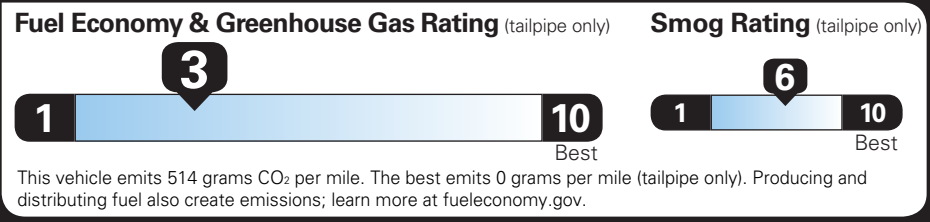

- 20" HIGH GLOSS BLACK PAINTED ALUMINUM WHEELS 1,100.00
- POWER SUNROOF 995.00
- FRONT BUCKET SEATS WITH CENTER CONSOLE 655.00
- MULTI-FLEX TAILGATE 445.00
- ALL-TERRAIN TIRES 400.00
- GVWR: 7,100 LBS. (3,221 KG) INC.
- REAR AXLE: 3.23 RATIO INC.
- CONVENIENCE PACKAGE INC.
- ALL STAR EDITION INC.

TOTAL OPTIONS	$11,985.00
TOTAL VEHICLE & OPTIONS	$66,685.00
DESTINATION CHARGE	2,795.00
TOTAL BEFORE SAVINGS	$69,480.00
RST ALL STAR PREMIUM AND Z71 OFF-ROAD & PROTECTION PACKAGE DISCOUNT	-1,250.00

TOTAL VEHICLE PRICE* $68,230.00

EPA DOT Fuel Economy and Environment

Gasoline Vehicle

SILVERADO 4WD

Fuel Economy

17 MPG combined city/hwy

16 MPG city

20 MPG highway

5.9 gallons per 100 miles

Standard pickup trucks range from 12 to 87 MPG. The best vehicle rates 146 MPGe.

You spend $6,000 more in fuel costs over 5 years compared to the average new vehicle.

G B V

Annual fuel cost $2,900

Actual results will vary for many reasons, including driving conditions and how you drive and maintain your vehicle. The average new vehicle gets 29 MPG and costs $8,500 to fuel over 5 years. Cost estimates are based on 15,000 miles per year at $3.30 per gallon. MPGe is miles per gasoline gallon equivalent. Vehicle emissions are a significant cause of climate change and smog.

fuel economy.gov
Calculate personalized estimates and compare vehicles

GOVERNMENT 5-STAR SAFETY RATINGS

Overall Vehicle Score ★★★★★
Based on the combined ratings of frontal, side and rollover. Should ONLY be compared to other vehicles of similar size and weight.

Frontal Crash	Driver Passenger	★★★★★
Based on the risk of injury in a frontal impact. Should ONLY be compared to other vehicles of similar size and weight.		
Side Crash	Front seat Rear seat	★★★★★
Based on the risk of injury in a side impact.		
Rollover		★★★★★
Based on the risk of rollover in a single-vehicle crash.		

Star ratings range from 1 to 5 stars (★★★★★) with 5 being the highest.
Source: National Highway Traffic Safety Administration (NHTSA)
www.safercar.gov or 1-888-327-4236

PARTS CONTENT INFORMATION

FOR VEHICLES IN THIS CARLINE:
U.S./CANADIAN PARTS CONTENT: 38%
MAJOR SOURCES OF FOREIGN PARTS CONTENT: MEXICO 36%

NOTE: PARTS CONTENT DOES NOT INCLUDE FINAL ASSEMBLY, DISTRIBUTION, OR OTHER NON-PARTS COSTS.

FOR THIS VEHICLE:
FINAL ASSEMBLY POINT: SILAO, GJ MEXICO
COUNTRY OF ORIGIN: ENGINE: UNITED STATES TRANSMISSION: UNITED STATES

This label has been applied pursuant to Federal law - Do not remove prior to delivery to the ultimate purchaser. *Includes Manufacturer's Recommended Pre-Delivery Service. Does not include dealer installed options and accessories not listed above, local taxes or license fees.

© 2009 General Motors LLC
GMLBL_PROD_0044 - 11/01/2025

ORDER NO GCKC7 SALES CODE E
SALES MODEL CODE CK10543
DEALER NO 03170
FINAL ASSEMBLY:
SILAO, GJ MEXICO

VIN 3GCUKEED6TG436663 REISSUE

DEALER TO WHOM DELIVERED
JIM BUTLER CHEVROLET, INC.
759 GRAVOIS BLUFFS BLVD
FENTON, MO 63026-7719

Better drives start with OnStar®
Activate today

Learn more at onstar.com, or scan the QR code
onstar.com/privacy